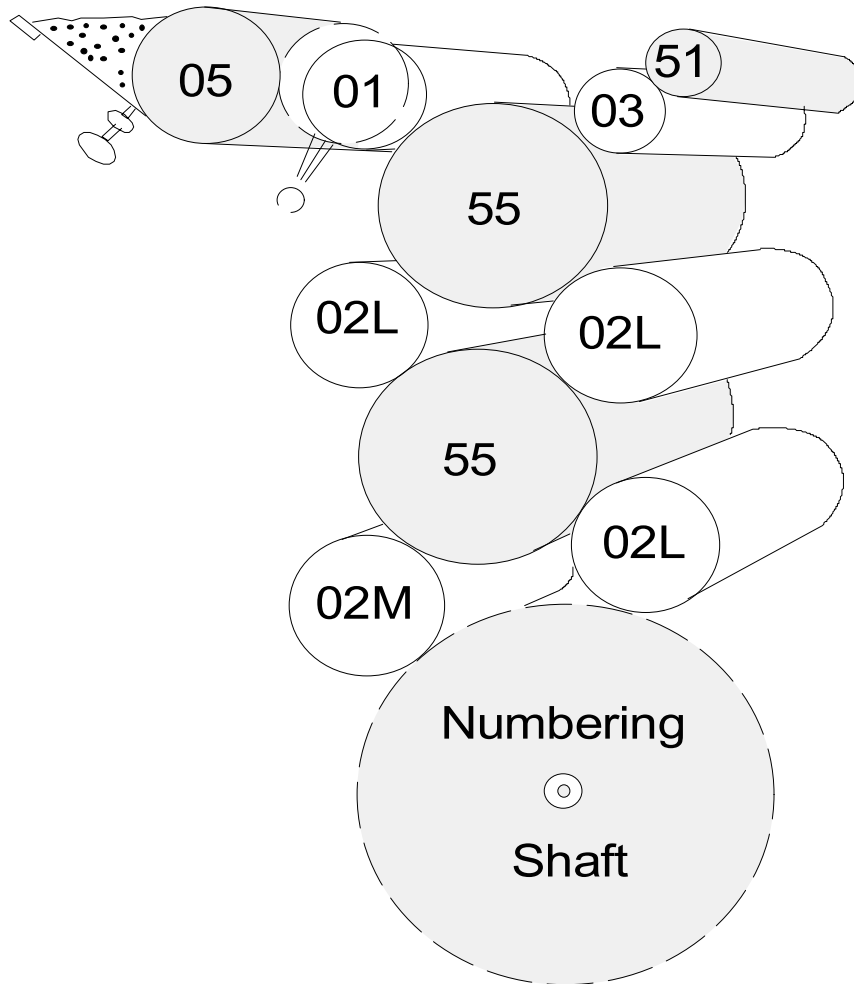

Roller Train DG860 14" x 20" Numbering

#	P/N	Description
01	234-889	Ink Ductor Roller
02L	329-706	Ink Form Roller, Large
02M	327-501	Ink Form Roller
03	329-717	Ink Distributor Roller