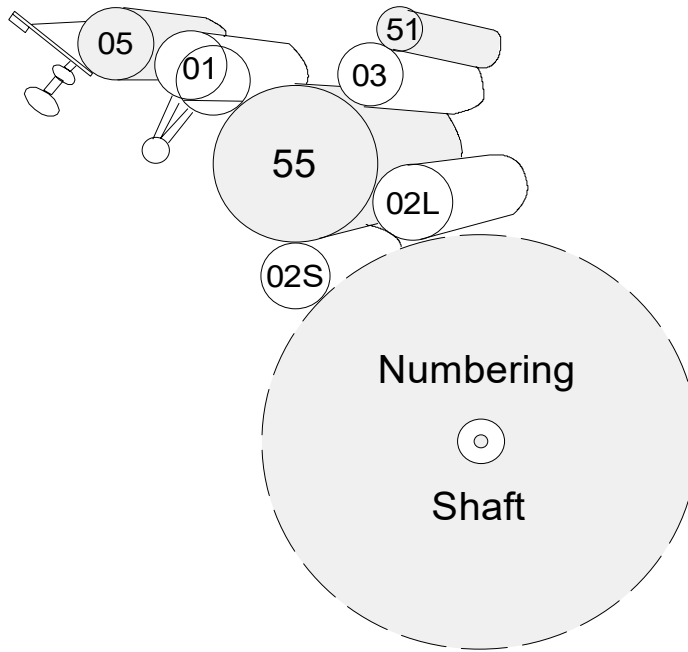

Roller Train Tandemer Single Shaft Numbering Unit

#	P/N	Description
01	221-128	Ink Ductor Roller
02S	221-338	Ink Form Roller, Small
02L	221-337	Ink Form Roller, Large
03	221-788	Ink Rider Roller
51	221-790	Copper Rider Roller