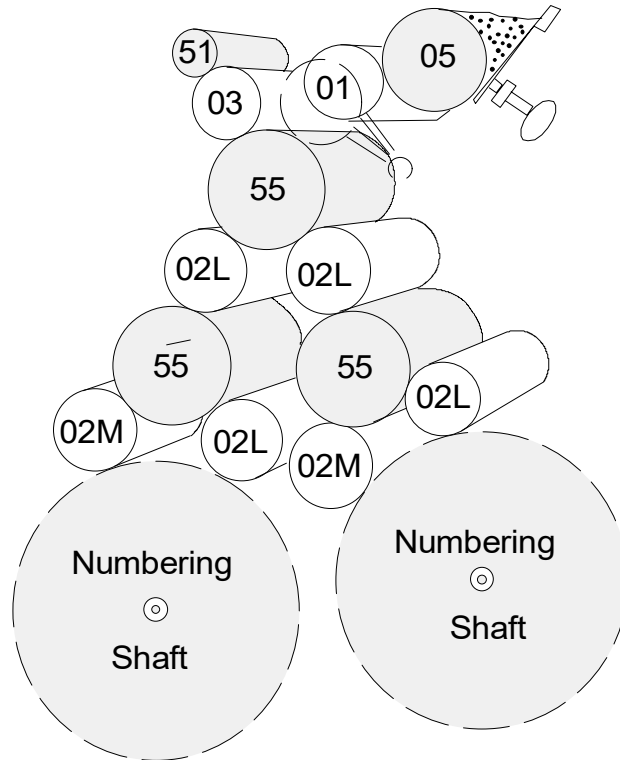

Roller Train DG860 and Webtron 17" and 22" and Compu-Press 11" Numbering

#	P/N	Description
01	234-574	Ink Ductor Roller
02L	225-590	Ink Form Roller, Large
02M	225-589	Ink Form Roller, Medium
03	329-808	Ink Rider Roller