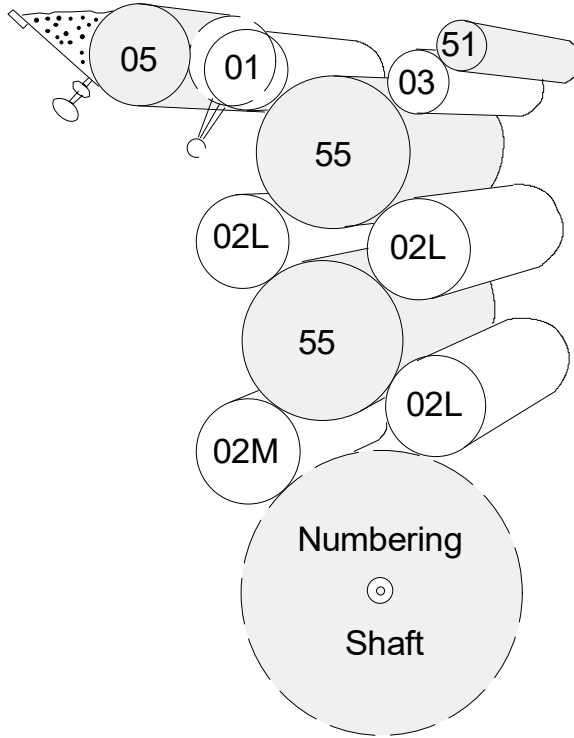

## Roller Train DG860 and Webtron 14" & 24" Numbering

#	P/N	Description
01	234-574	Ink Ductor Roller
02L	225-590	Ink Form Roller, Large
02M	225-589	Ink Form Roll, Medium
03	329-808	Ink Rider Roller